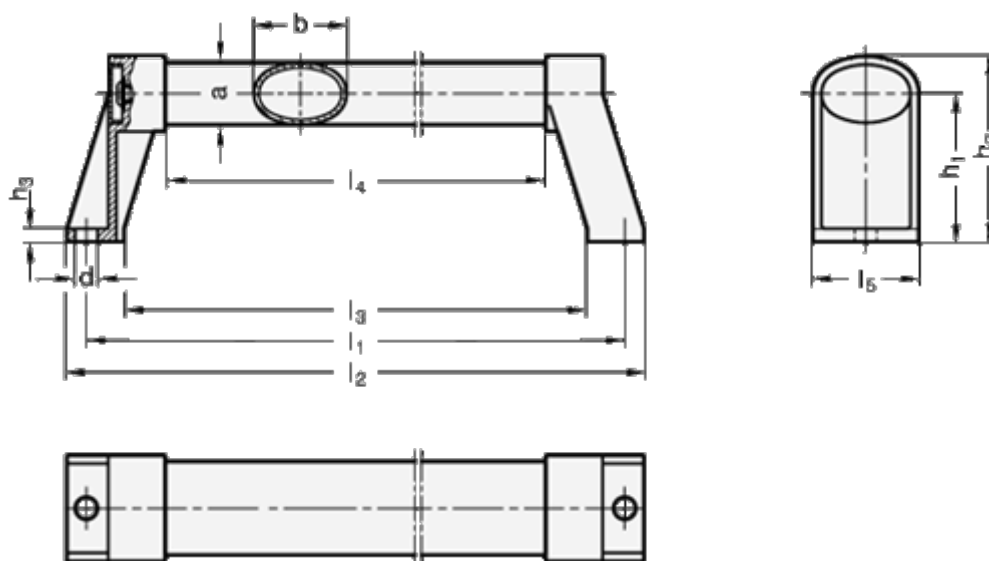

Data Sheet

Article number: 20334136350EL

Description: E+G Oval tubular handle
GN 334.1-36-350-EL

Measures

a = 24	l3 = 321
b = 36	l4 = 289
d = 8.5	l5 = 41
h1 = 57	
h2 = 72	
h3 = 5	
l1 = 350	
l2 = 365	